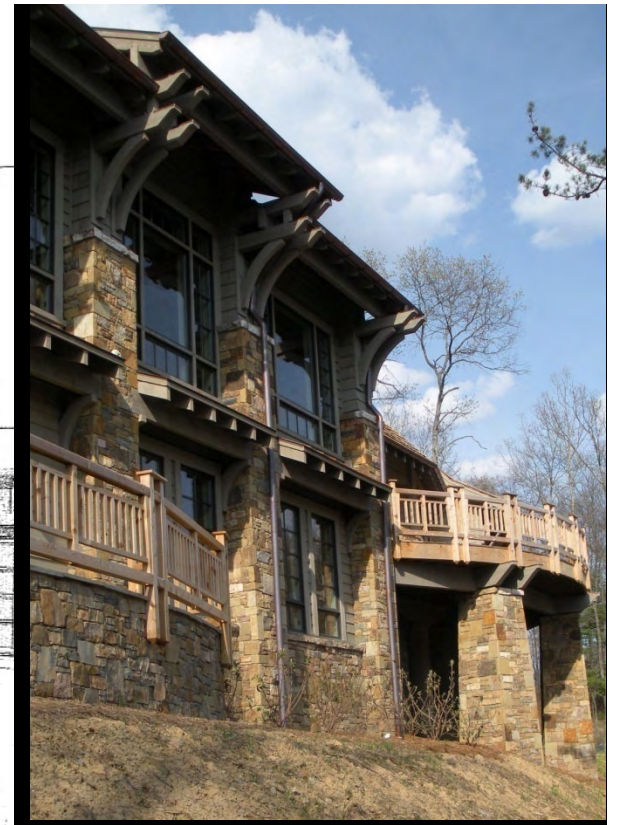

Greenbrier Sporting Club: Member's Lodge, Spa and Sports Barn
White Sulphur Springs, West Virginia

DESIGN TEAM: Craig Dean Architecture, Hart Howerton, the Civil Studio, Studio SPF

CRAIG DEAN ARCHITECTURE

Ridges 108
White Sulphur Springs, West Virginia

DESIGNERS: Craig Dean and Houston Hammond

CRAIG DEAN ARCHITECTURE

Reservoir Hill 5
White Sulphur Springs, West Virginia

DESIGNER: Craig Dean

CRAIG DEAN ARCHITECTURE