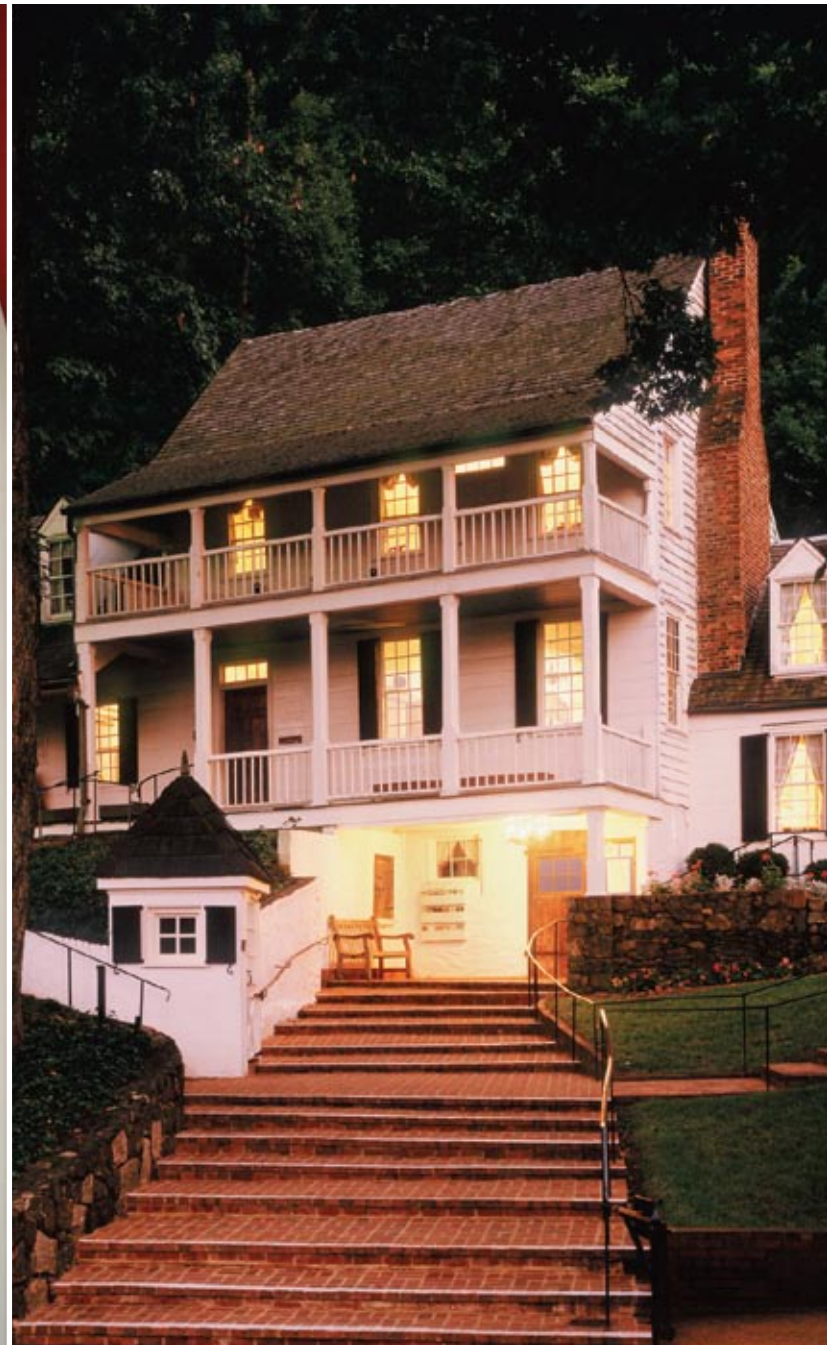

W. DOUGLAS GILPIN, JR. FAIA — ARCHITECT, PLC

GILPINARCHITECT.COM